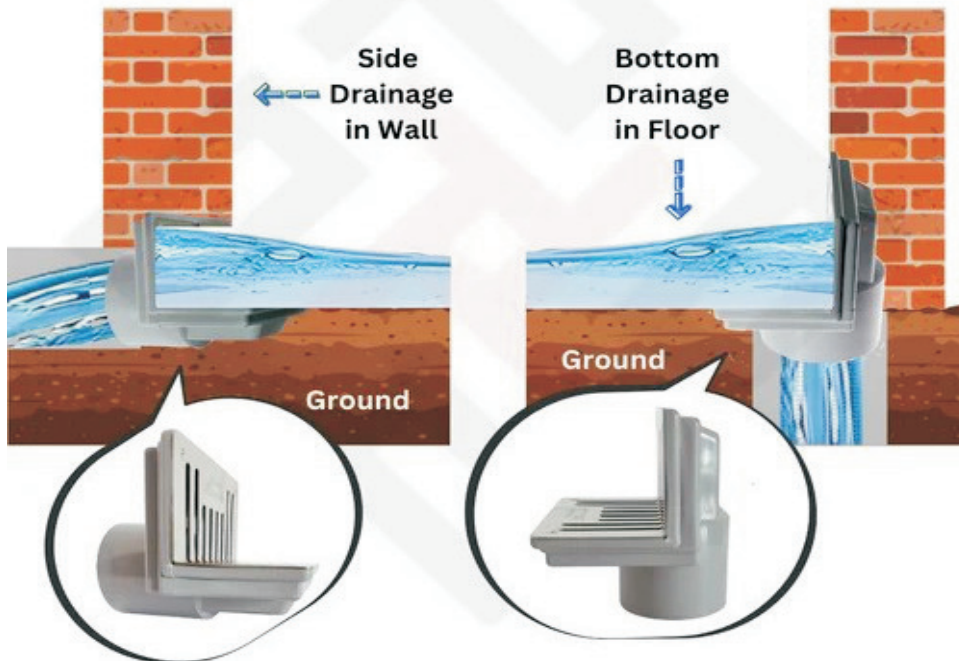

V800117 ₹2000.00/Pc.