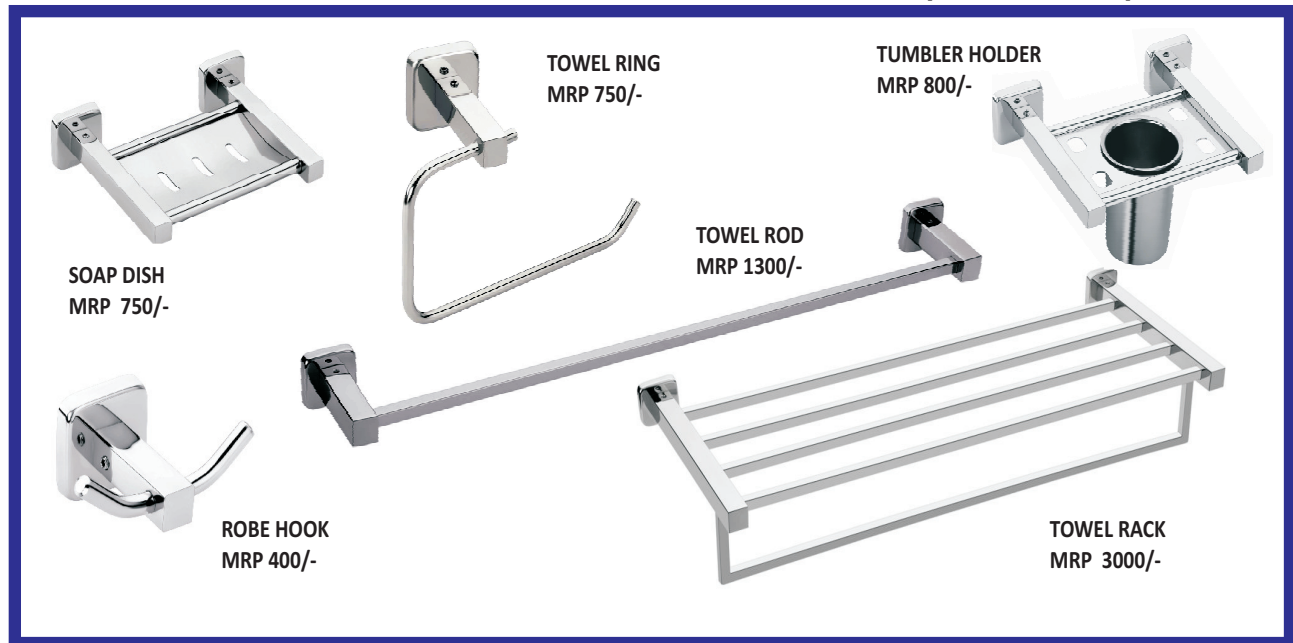

**BRASS BATH SET-BS740004V MRP 5900/- (SET OF 5)**

**BRASS BATH SET-BS740007V MRP 6500/- (SET OF 5)**

▪ **S.S. BATH ACCESSORIES**

**S.S. BATH SET CLASSIC MRP 4100/- (SET OF 5)**

**S.S. BATH SET VISTA MRP 4300/- (SET OF 5)**