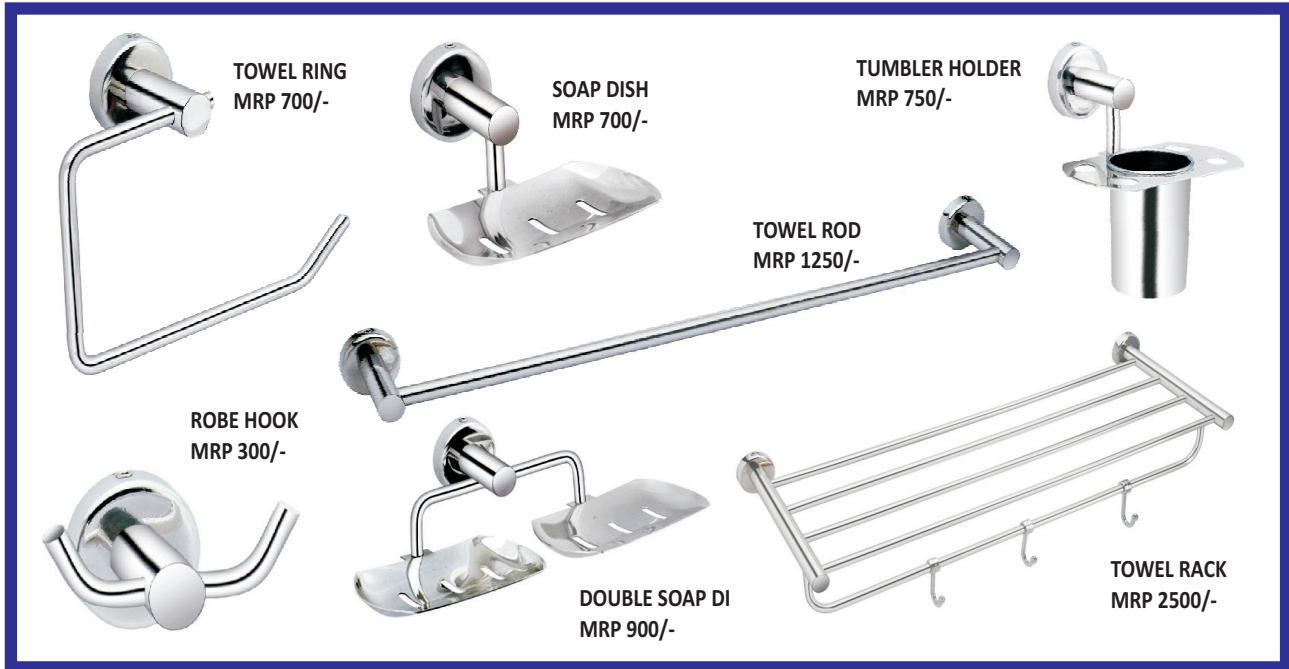

**BRASS BATH SET-BS740004V MRP 5900/- (SET OF 5)**

**BRASS BATH SET-BS740007V MRP 6500/- (SET OF 5)**

▪ **S.S. BATH ACCESSORIES**

**S.S. BATH SET CLASSIC MRP 4100/- (SET OF 5)**

**S.S. BATH SET VISTA MRP 4300/- (SET OF 5)**