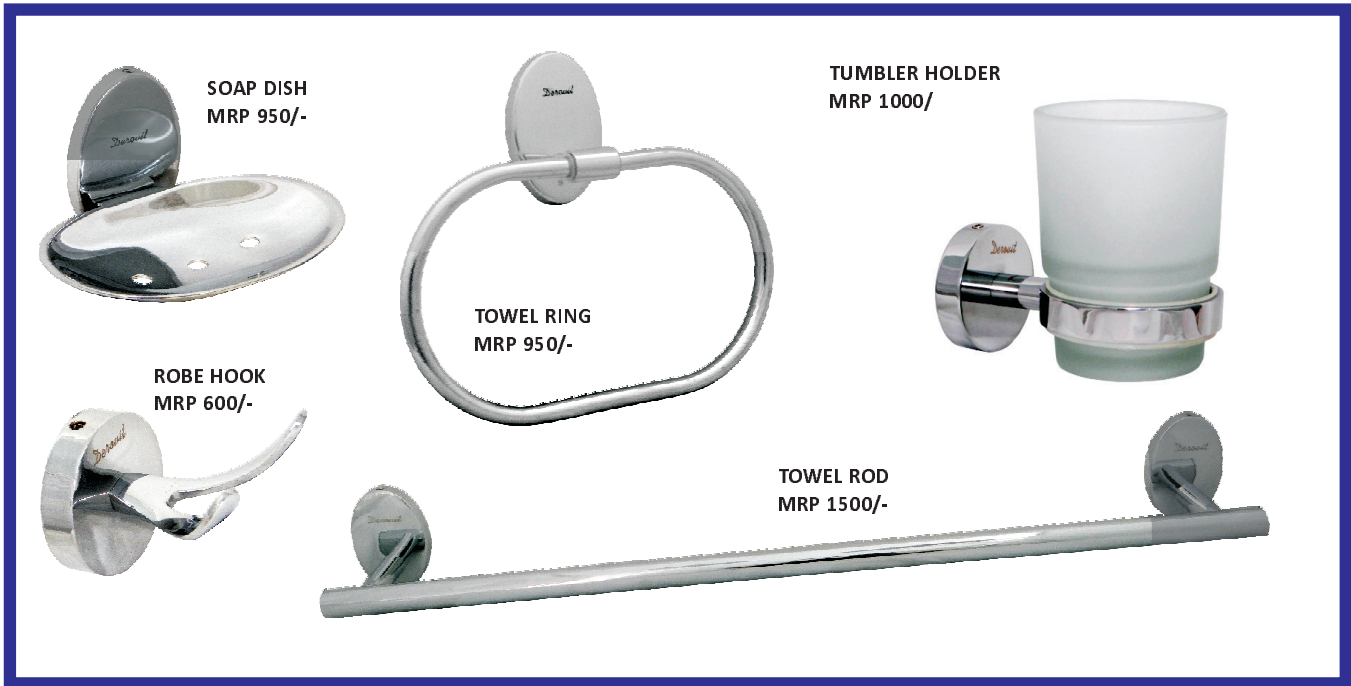

BS42 4010V paper holder ₹995

■ **BATH SET KUBIX**

BK425001V towel rack ₹3550

BK425002V soap dish ₹885

BK425003V robe hook ₹480

BK425004V soap dish ₹885

BK425005V tumbler holder ₹885

BK425006V towel ring ₹885

BK425007V towel ring ₹885

BK425008V towel rod ₹1550

BK425009V  
soap dish with tumbler holder ₹1775

BK425010V robe hook ₹480

BK425011V robe hook ₹480

BK425012V  
dispenser holder ₹915

▪ **BRASS BATH ACCESSORIES**

**BRASS BATH SET-BS740004V MRP 5900/- (SET OF 5)**

**BRASS BATH SET-BS740007V MRP 6500/- (SET OF 5)**

▪ **S.S. BATH ACCESSORIES**

**S.S. BATH SET CLASSIC MRP 4100/- (SET OF 5)**

**S.S. BATH SET VISTA MRP 4300/- (SET OF 5)**