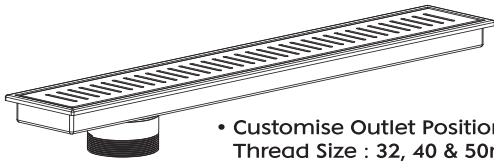

## ■ CUSTOMISED DRAINS

- Customise Outlet Position  
Thread Size : 32, 40 & 50mm

Linear Channel Drain-  
Threaded Outlet

- Customize Pipe Length  
OD 42, 63 & 73mm

Linear Channel Drain-  
Socket (Pipe) Outlet