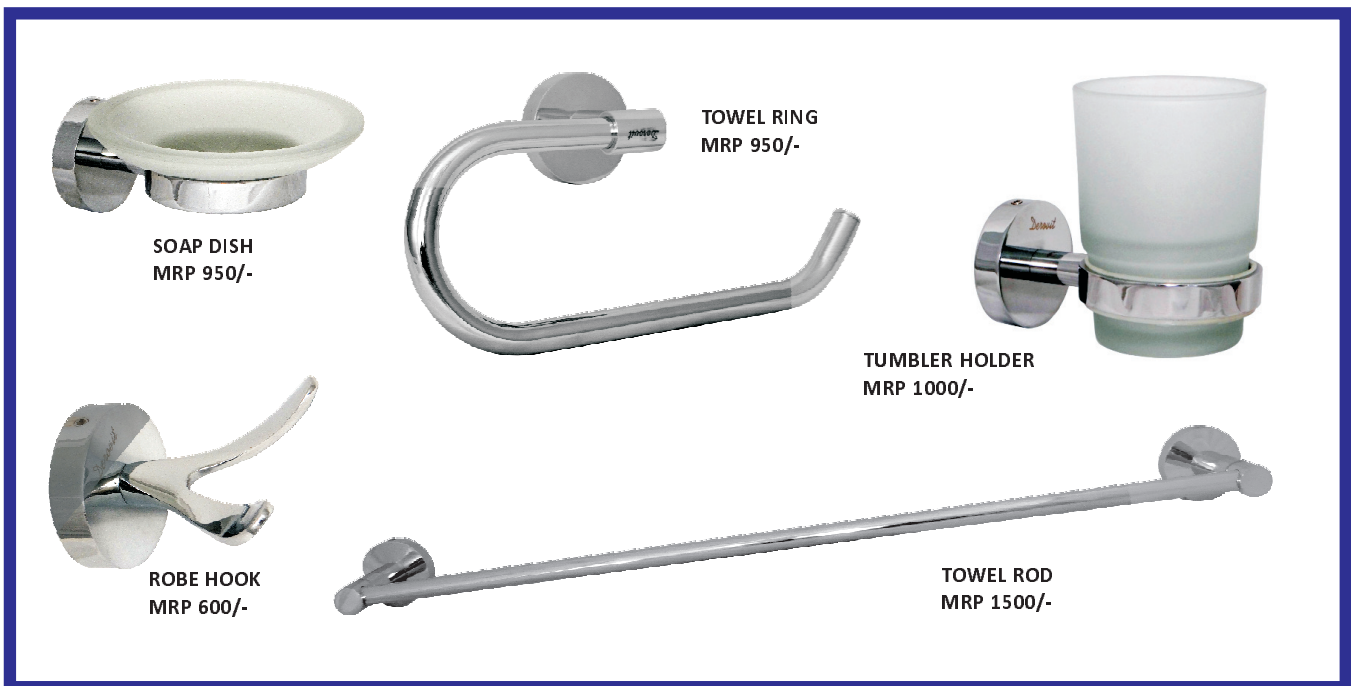

BS424002V towel ring ₹830

BS424003V towel ring ₹850

BS424004V robe hook ₹360

BS424005V soap dish ₹830

BS424006V robe hook ₹360

BS424007V towel rod ₹1475

BS424008V tumbler holder ₹885

BS424009V dispenser holder ₹895

BS42 4010V paper holder ₹995

■ **BATH SET KUBIX**

BK425001V towel rack ₹3550

BK425002V soap dish ₹885

BK425003V robe hook ₹480

BK425004V soap dish ₹885

BK425005V tumbler holder ₹885

BK425006V towel ring ₹885

BK425007V towel ring ₹885

BK425008V towel rod ₹1550

BK425009V  
soap dish with tumbler holder ₹1775

BK425010V robe hook ₹480

BK425011V robe hook ₹480

BK425012V  
dispenser holder ₹915

▪ **BRASS BATH ACCESSORIES**

**BRASS BATH SET-BS740004V MRP 5900/- (SET OF 5)**

**BRASS BATH SET-BS740007V MRP 6500/- (SET OF 5)**

▪ **S.S. BATH ACCESSORIES**

**S.S. BATH SET CLASSIC MRP 4100/- (SET OF 5)**

**S.S. BATH SET VISTA MRP 4300/- (SET OF 5)**