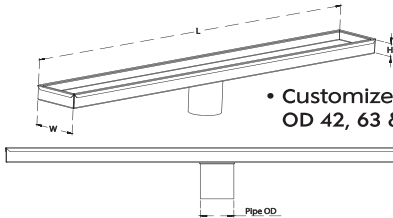

## ■ CUSTOMISED DRAINS

- Customise Outlet Position  
Thread Size : 32, 40 & 50mm

Linear Channel Drain-  
Threaded Outlet

- Customize Pipe Length  
OD 42, 63 & 73mm

Linear Channel Drain-  
Socket (Pipe) Outlet