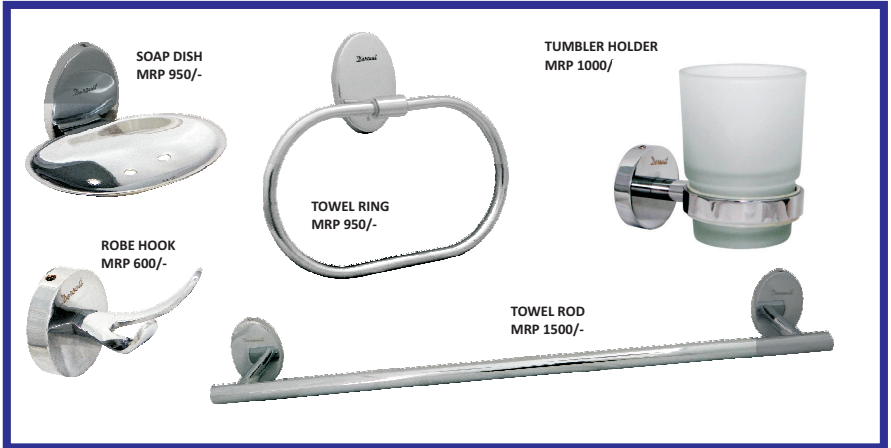

BS42 4010V paper holder ₹995

▪ **BATH SET KUBIX**

BK425001V towel rack ₹3550

BK425002V soap dish ₹885

BK425003V robe hook ₹480

BK425004V soap dish ₹885

BK425005V tumbler holder ₹885

BK425006V towel ring ₹885

BK425007V towel ring ₹885

BK425008V towel rod ₹1550

BK425009V soap dish with tumbler holder ₹1775

BK425010V robe hook ₹480

BK425011V robe hook ₹480

BK425012V dispenser holder ₹915

■ BRASS BATH ACCESSORIES

BRASS BATH SET-BS740004V MRP 6500/- (SET OF 5)

BRASS BATH SET-BS740007V MRP 6500/- (SET OF 5)

▪ **S.S. BATH ACCESSORIES**

S.S. BATH SET CLASSIC MRP 4400/- (SET OF 5)

S.S. BATH SET VISTA MRP 4700/- (SET OF 5)

An art for life time.....

An art for life time.....