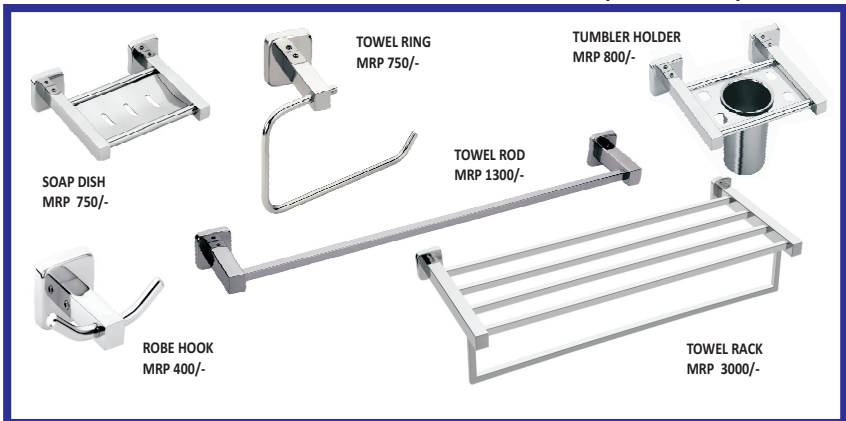

BRASS BATH SET-BS740007V MRP 6500/- (SET OF 5)

▪ **S.S. BATH ACCESSORIES**

S.S. BATH SET CLASSIC MRP 4400/- (SET OF 5)

S.S. BATH SET VISTA MRP 4700/- (SET OF 5)

An art for life time.....

An art for life time.....