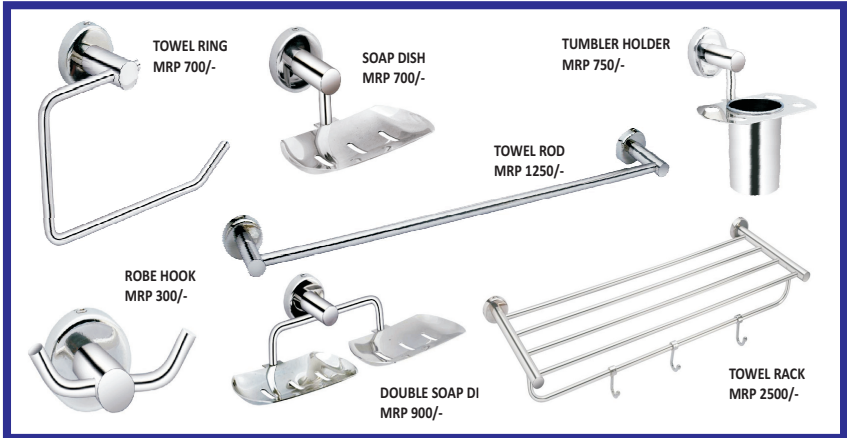

BS42 4010V paper holder ₹995

▪ **BATH SET KUBIX**

BK425001V towel rack ₹3550

BK425002V soap dish ₹885

BK425003V robe hook ₹480

BK425004V soap dish ₹885

BK425005V tumbler holder ₹885

BK425006V towel ring ₹885

BK425007V towel ring ₹885

BK425008V towel rod ₹1550

BK425009V soap dish with tumbler holder ₹1775

BK425010V robe hook ₹480

BK425011V robe hook ₹480

BK425012V dispenser holder ₹915

■ BRASS BATH ACCESSORIES

BRASS BATH SET-BS740004V MRP 6500/- (SET OF 5)

BRASS BATH SET-BS740007V MRP 6500/- (SET OF 5)

▪ **S.S. BATH ACCESSORIES**

S.S. BATH SET CLASSIC MRP 4400/- (SET OF 5)

S.S. BATH SET VISTA MRP 4700/- (SET OF 5)

An art for life time.....

An art for life time.....