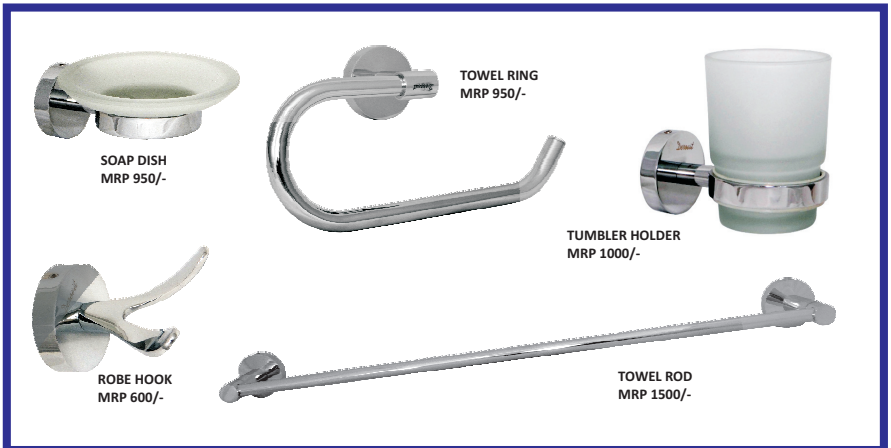

BS42 4010V paper holder ₹995

▪ **BATH SET KUBIX**

BK425001V towel rack ₹3550

BK425002V soap dish ₹885

BK425003V robe hook ₹480

BK425004V soap dish ₹885

BK425005V tumbler holder ₹885

BK425006V towel ring ₹885

BK425007V towel ring ₹885

BK425008V towel rod ₹1550

BK425009V soap dish with tumbler holder ₹1775

BK425010V robe hook ₹480

BK425011V robe hook ₹480

BK425012V dispenser holder ₹915

■ BRASS BATH ACCESSORIES

BRASS BATH SET-BS740004V MRP 6500/- (SET OF 5)

BRASS BATH SET-BS740007V MRP 6500/- (SET OF 5)

▪ **S.S. BATH ACCESSORIES**

S.S. BATH SET CLASSIC MRP 4400/- (SET OF 5)

S.S. BATH SET VISTA MRP 4700/- (SET OF 5)

An art for life time.....

An art for life time.....