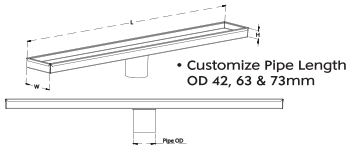

Tile/Marble Drain

V800116 ₹950.00/Pc.

■ **CUSTOMISED DRAINS**

**Linear Channel Drain-
Threaded Outlet**

**Linear Channel Drain-
Socket (Pipe) Outlet**

**Linear Channel Drain with Slope
& Horizontal Outlet**